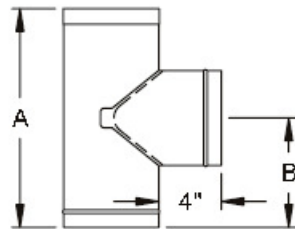

SINGLE WALL BLACK STOVEPIPE

Note: Pipe overlaps 1" when joined together. Therefore, assembled length is 1" less than listed length.

PIPE SECTION – SW

DIA.	LENGTHS		
	12"	24"	48"
6"	X	X	X
7"	X	X	
8"	X	X	X

TELESCOPING LENGTH – SWTL

DIA.	MODEL TL48		MODEL TL66	
	MIN L	MAX L	MIN L	MAX L
6"	26	48	36	66
7"	26	48	36	66
8"	26	48	36	66

SLIP CONNECTOR – SW 14S

DIA.	LENGTH
6"	14
7"	14
8"	14

45° ELBOW – SW45

DIA.
6
8

90° ELBOW – SW90

DIA.
6
7
8

TEE W/TEE CAP – SWT

DIA.	A	B
6"	14	7
8"	16	8

STOVE TOP ADAPTER – SWA1

DIA.	LENGTH
6"	5.375
7"	5.375
8"	5.375

TRIM COLLAR – SWTC

DIA.
6
8

INCREASER – SWI8

DIA.	LENGTH
6" to 8"	4.38
7" to 8"	3.75